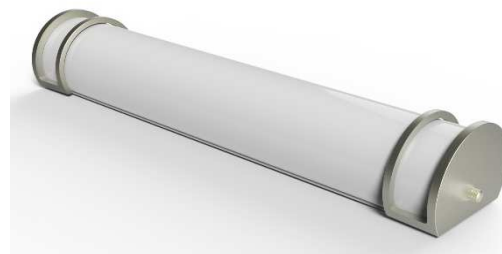

Led 23W 3000K Vanity Light

Item # 824

L23VL2ALDIM/30K

1 FIXTURE SPECIFICATION

1-1 Fixture Type	LED Vanity
1-2 Dimmable (Y/N)	YES (Triac)
1-3 Fixture Finish/Type	White Aluminium frame+Plastic cover
1-4 Fixture Wattage	23W
1-5 Rated Average Life (hours) L70	50,000
1-6 LED Type	SMD
1-7 Reliable Operating Temperature	-4F to 113F