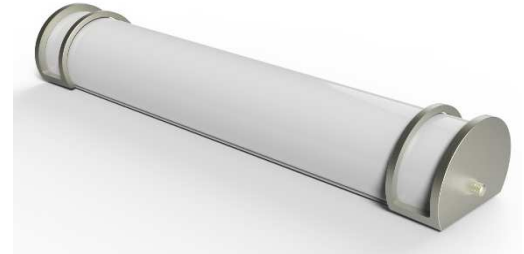

LED 23W 4000K Vanity Light

Item # 825

L23VL2ALDIM/40K

1 FIXTURE SPECIFICATION

1-1 Fixture Type	LED Vanity
1-2 Dimmable (Y/N)	YES (Triac)
1-3 Fixture Finish/Type	White Aluminium frame+Plastic cover
1-4 Fixture Wattage	23W
1-5 Rated Average Life (hours) L70	50,000
1-6 LED Type	SMD
1-7 Reliable Operating Temperature	-4F to 113F