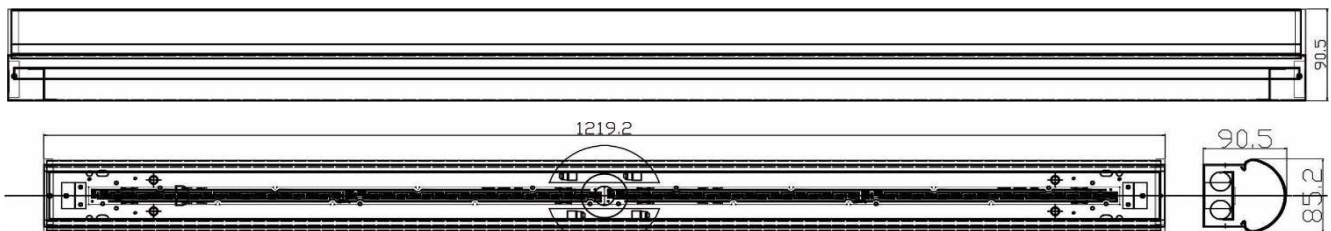

4 Dimensional Characteristics

L X B X H (mm) 1219.2 x 85.2 x 90.5

5 Product Information

5-1 Primary Application	Industrial/Commercial/Retail/Residential Application
5-2 Limited Warranty	5 Years from date of purchase
5-3 Certified	UL/DLC/LM79
5-4 RoHS Compliant	Yes
5-5 Environment	Suitable for Damp Location/Indoor Use

6 Packing Details

6-1 Box size (mm)	1260 x 297 x 212	6-3	Net Weight (Kg)	2.4
6-2 Qty /Box	6 pcs	6-4	Gross Weight (Kg)	17.2

01/2017© Overdrive

For more information visit www.overdrive-lighting.com

Note: This data sheet is not controlled copy & is subject to change without notice. Standard Tolerances apply on data given above.