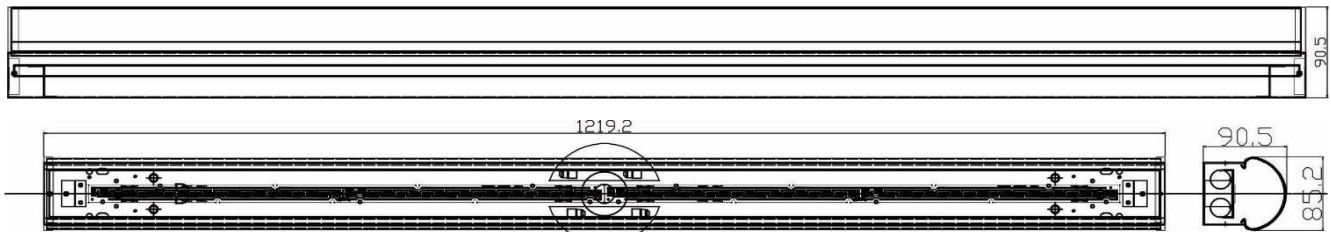

4 Dimensional Characteristics

L X B X H (mm) 1219.2 x 85.2 x 90.5

5 Product Information

5-1 Primary Application	Industrial/Commercial/Retails /Residential Application
5-2 Limited Warranty	5 Years from date of purchase
5-3 Certified	UL/DLC/LM79
5-4 RoHS Compliant	Yes
5-5 Environment	Suitable for Damp Location/Indoor Use

6 Packing Details

6-1 Box size (mm)	1260 x 297 x 212	6-3	Net Weight (Kg)	2.4
6-2 Qty /Box	6 pcs	6-4	Gross Weight (Kg)	17.2